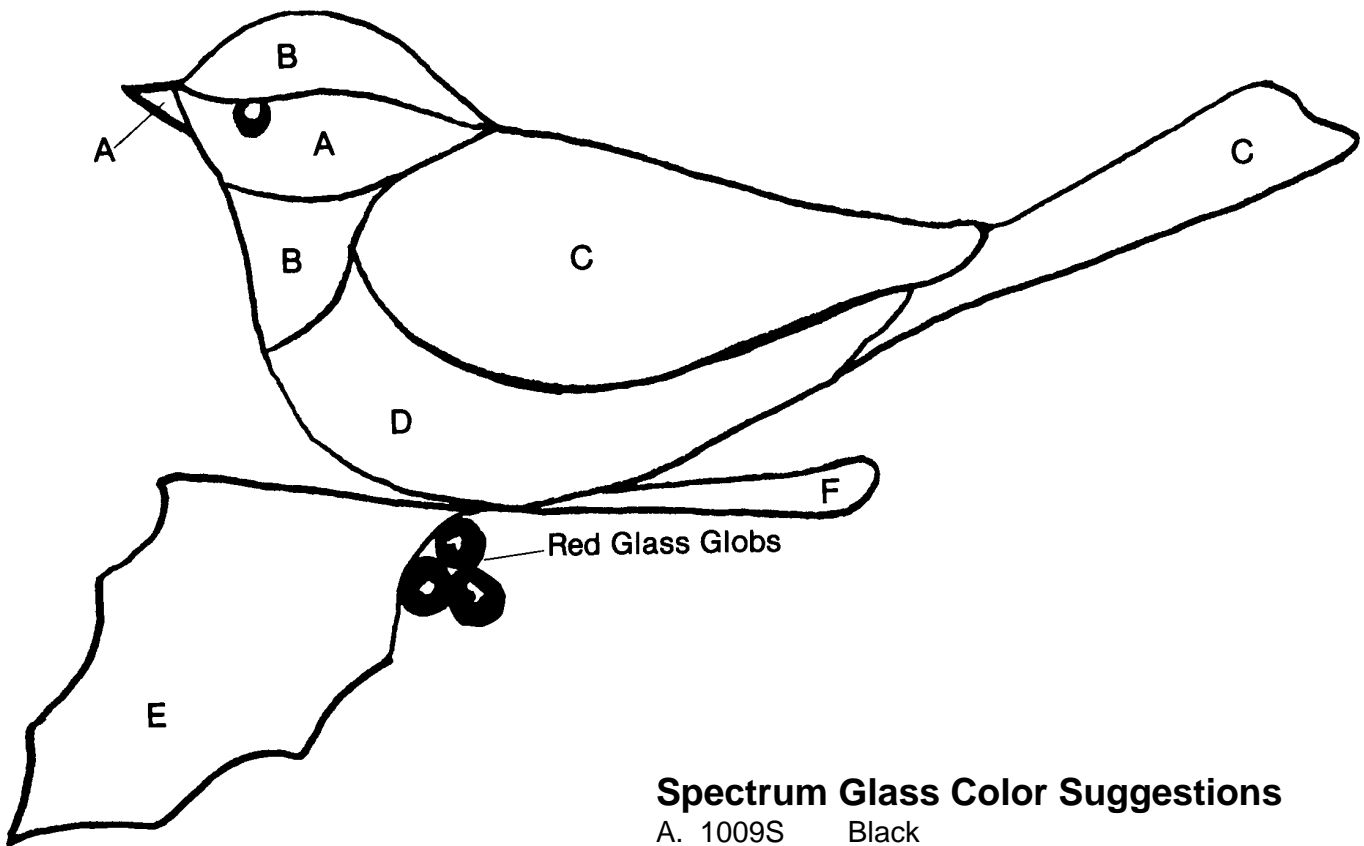

**Spectrum
Glass**

**Pattern of the
Month**

"Black Capped Chickadee"

*By Leslie Gibbs,
Creative Solutions
Virginia Beach, VA.*

Spectrum Glass Color Suggestions

- | | |
|------------|-----------------------------------|
| A. 1009S | Black |
| B. 385-2S | White swirled with Gray |
| C. 387-2S | Gray & White, translucent |
| D. 315-02S | White swirled with pale amber |
| E. 622-7S | Forrest Green Opal, translucent |
| F. 317-2S | Medium Amber & White, translucent |