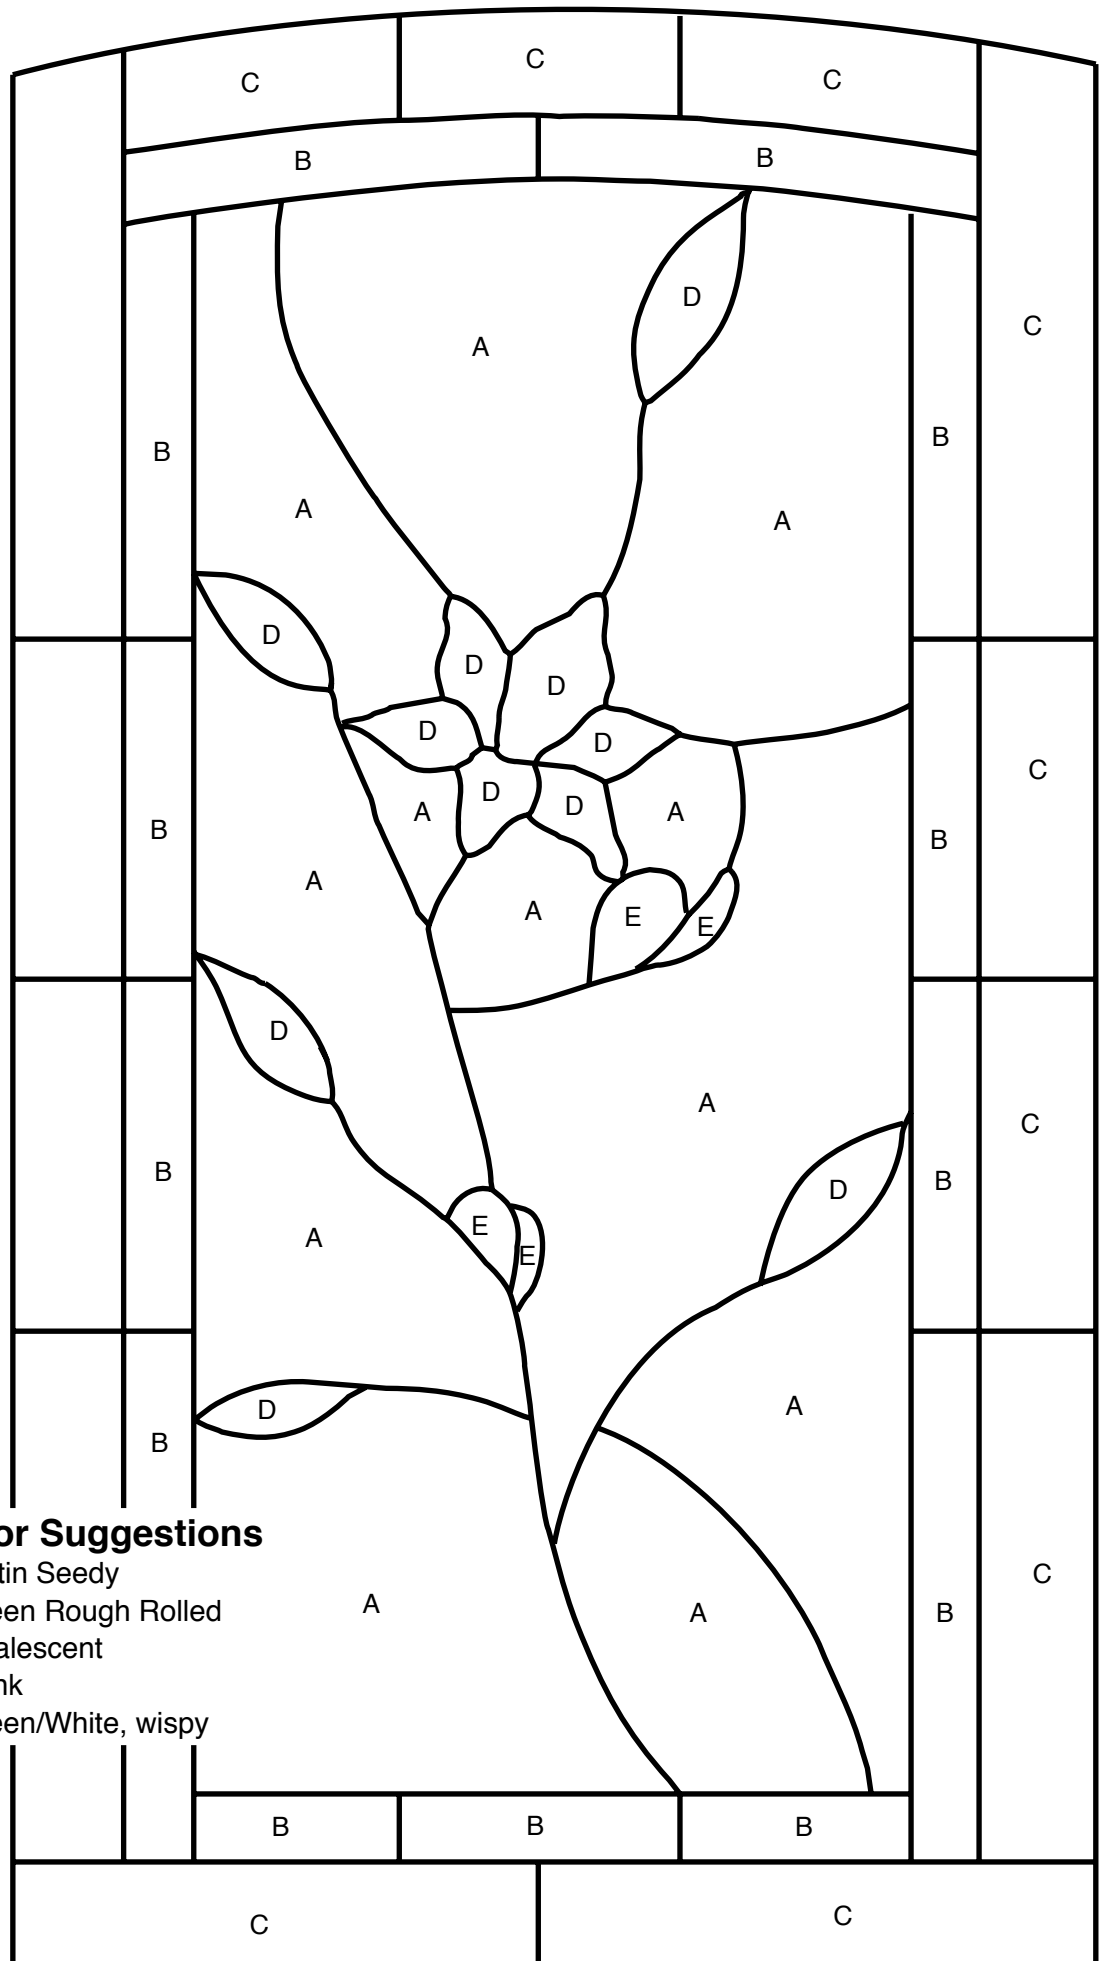

Floral Branch

Denny Berkery,
from the book
"300 Stained Glass
Cabinet Door Designs"

Spectrum Glass Color Suggestions

- A. 100SNseedy Clear Satin Seedy
- B. 121RR Light Green Rough Rolled
- C. 201-61 Ivory Opalescent
- D. 395-1s White/Pink
- E. 329-2 Light Green/White, wispy