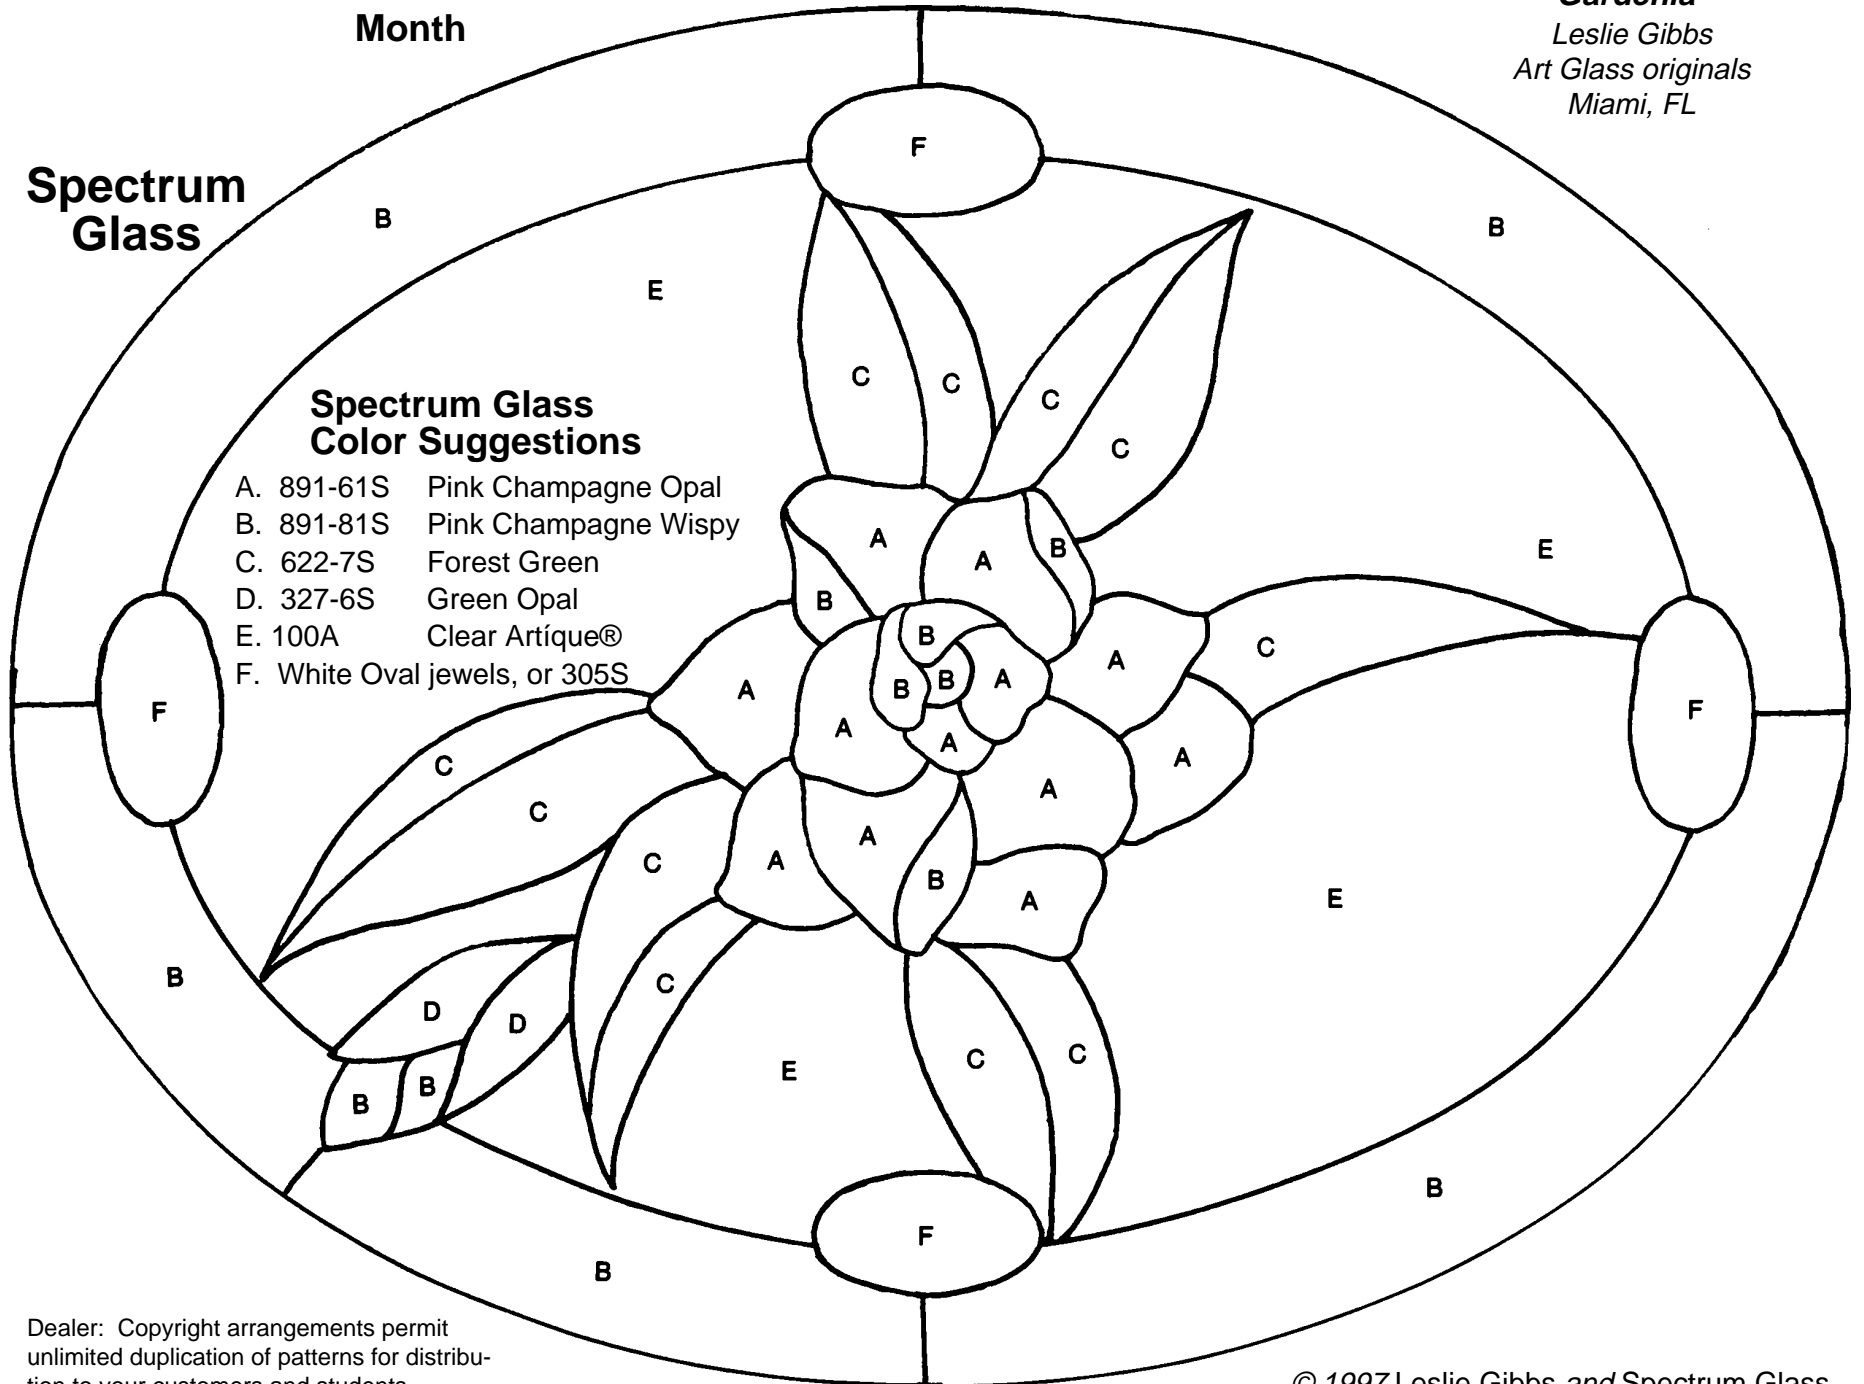

Pattern of the Month

"Gardenia"
 Leslie Gibbs
 Art Glass originals
 Miami, FL

Spectrum Glass

Spectrum Glass Color Suggestions

- A. 891-61S Pink Champagne Opal
- B. 891-81S Pink Champagne Wispy
- C. 622-7S Forest Green
- D. 327-6S Green Opal
- E. 100A Clear Artique®
- F. White Oval jewels, or 305S