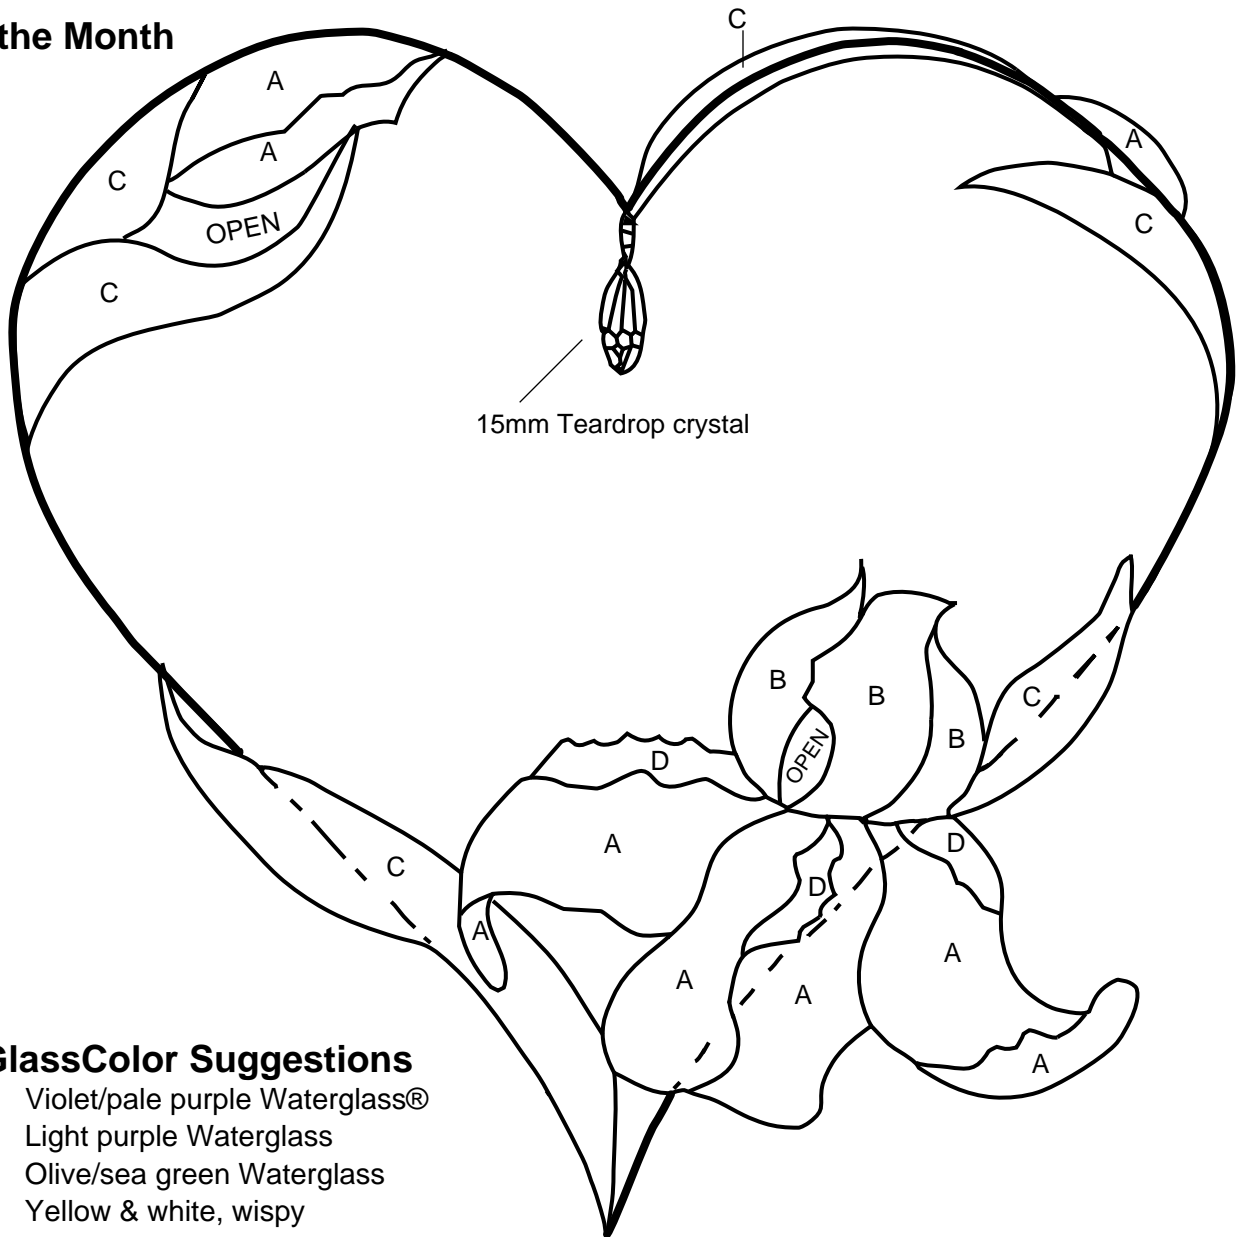

**Spectrum
Glass**

"IRIS HEART"

*Deverie Wood
Glass Magic
Maltby, WA*

Pattern of the Month

Spectrum Glass Color Suggestions

- A. 444-1W Violet/pale purple Waterglass®
- B. 142W Light purple Waterglass
- C. 422-1W Olive/sea green Waterglass
- D. 369-1s Yellow & white, wispy

NOTE: Heavy lines in pattern represent 8 guage copper wire for heart shape. Iris and leaves are cut out and foiled before soldering to heart wire.