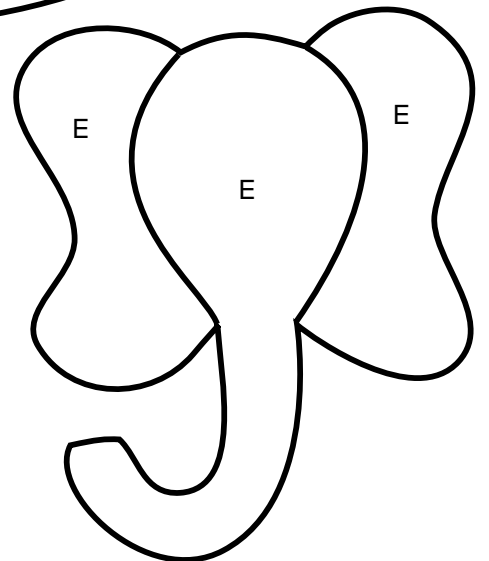

# Spectrum Glass

### Spectrum Glass Color Suggestions

- A. 230-76SE Opalized Cobalt Blue
- B. 200S White Opal
- C. 220-76SE Opalized Dark Green
- D. 260-72s Opalized Yellow
- E. 250-72S Opalized Red
- F. 270-72S Opalized Orange

Note: Make elephant separately and tack-solder it between giraffe & zebra as an overlay.

© 2001 *Diane Manchester* and *Spectrum Glass*

Dealer: Copyright arrangements permit unlimited duplication of patterns for distribution to your customers and students.