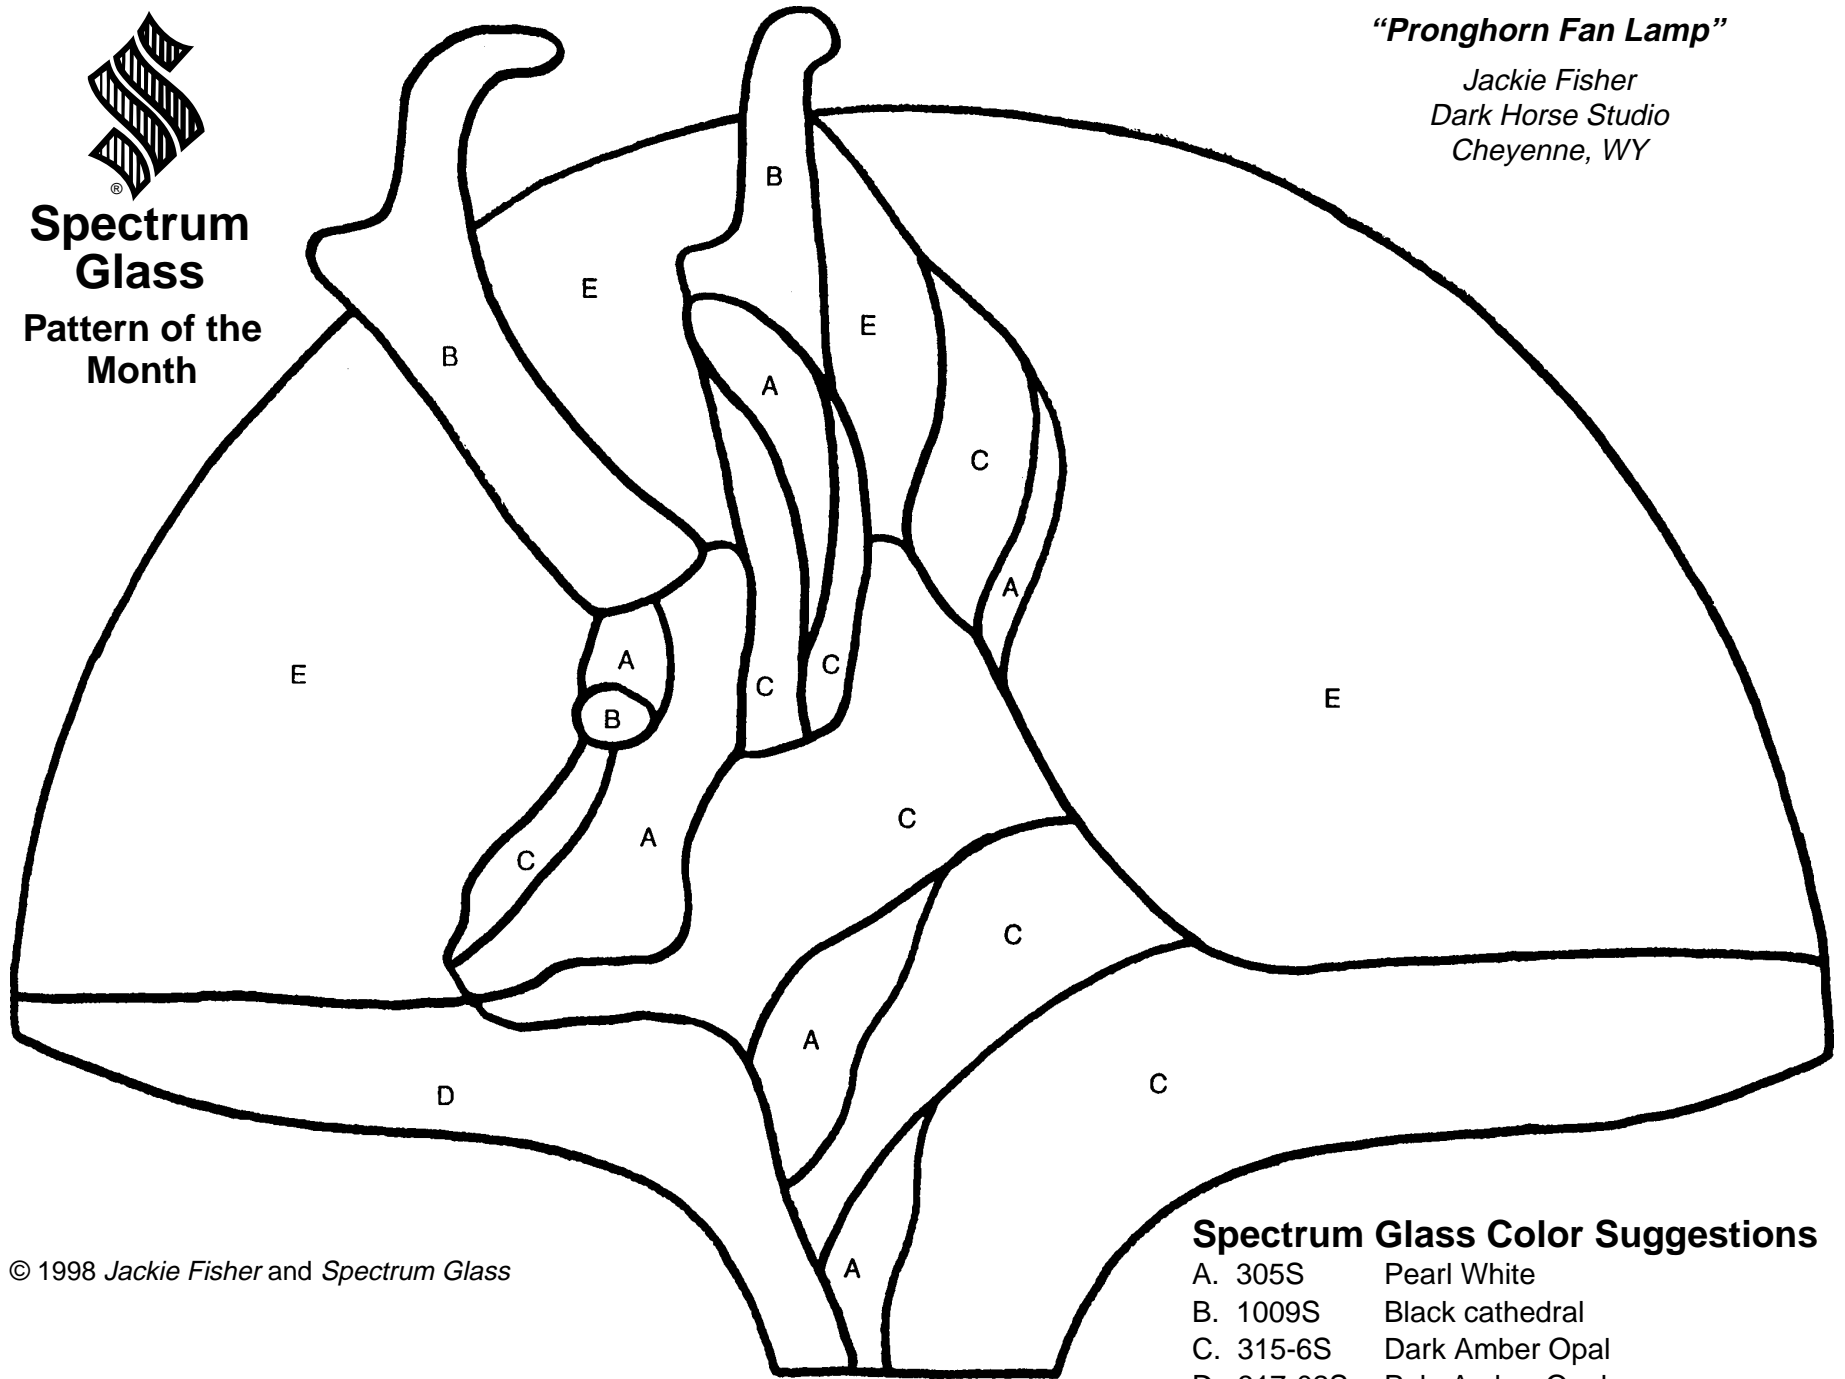

**Spectrum  
Glass**

**Pattern of the  
Month**

**"Pronghorn Fan Lamp"**

*Jackie Fisher  
Dark Horse Studio  
Cheyenne, WY*

**Spectrum Glass Color Suggestions**

- |            |                 |
|------------|-----------------|
| A. 305S    | Pearl White     |
| B. 1009S   | Black cathedral |
| C. 315-6S  | Dark Amber Opal |
| D. 317-02S | Pale Amber Opal |
| E. 833-51S | Sky Blue Opal   |