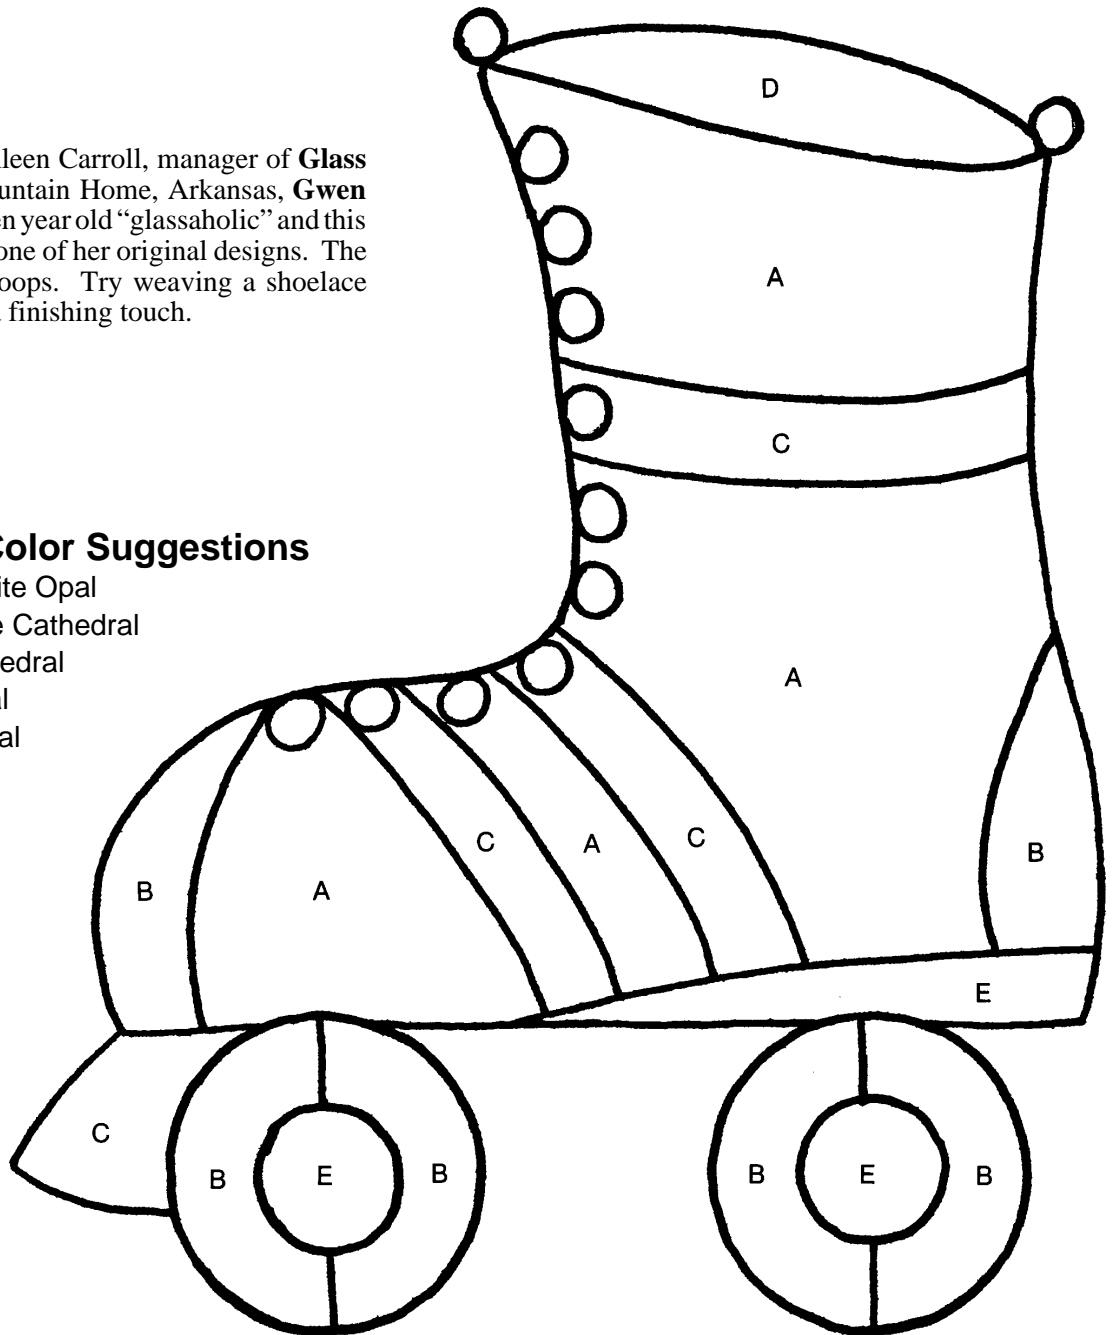

Spectrum Glass

Pattern of the Month

"Roller Skate Suncatcher"

by Gwen Holland

According to Kathleen Carroll, manager of **Glass Menagerie** in Mountain Home, Arkansas, **Gwen Holland** is a thirteen year old "glassaholic" and this cute glass skate is one of her original designs. The "holes" are wire loops. Try weaving a shoelace through them for a finishing touch.

Spectrum Glass Color Suggestions

A. 305s	Pearl White Opal
B. 136s	Dark Blue Cathedral
C. 152s	Red Cathedral
D. 385-2s	Gray Opal
E. 315-2s	Beige Opal

© 1998 Gwen Holland and Spectrum Glass Co.

Dealer: Copyright arrangements permit unlimited duplication of patterns for distribution to your customers and students.