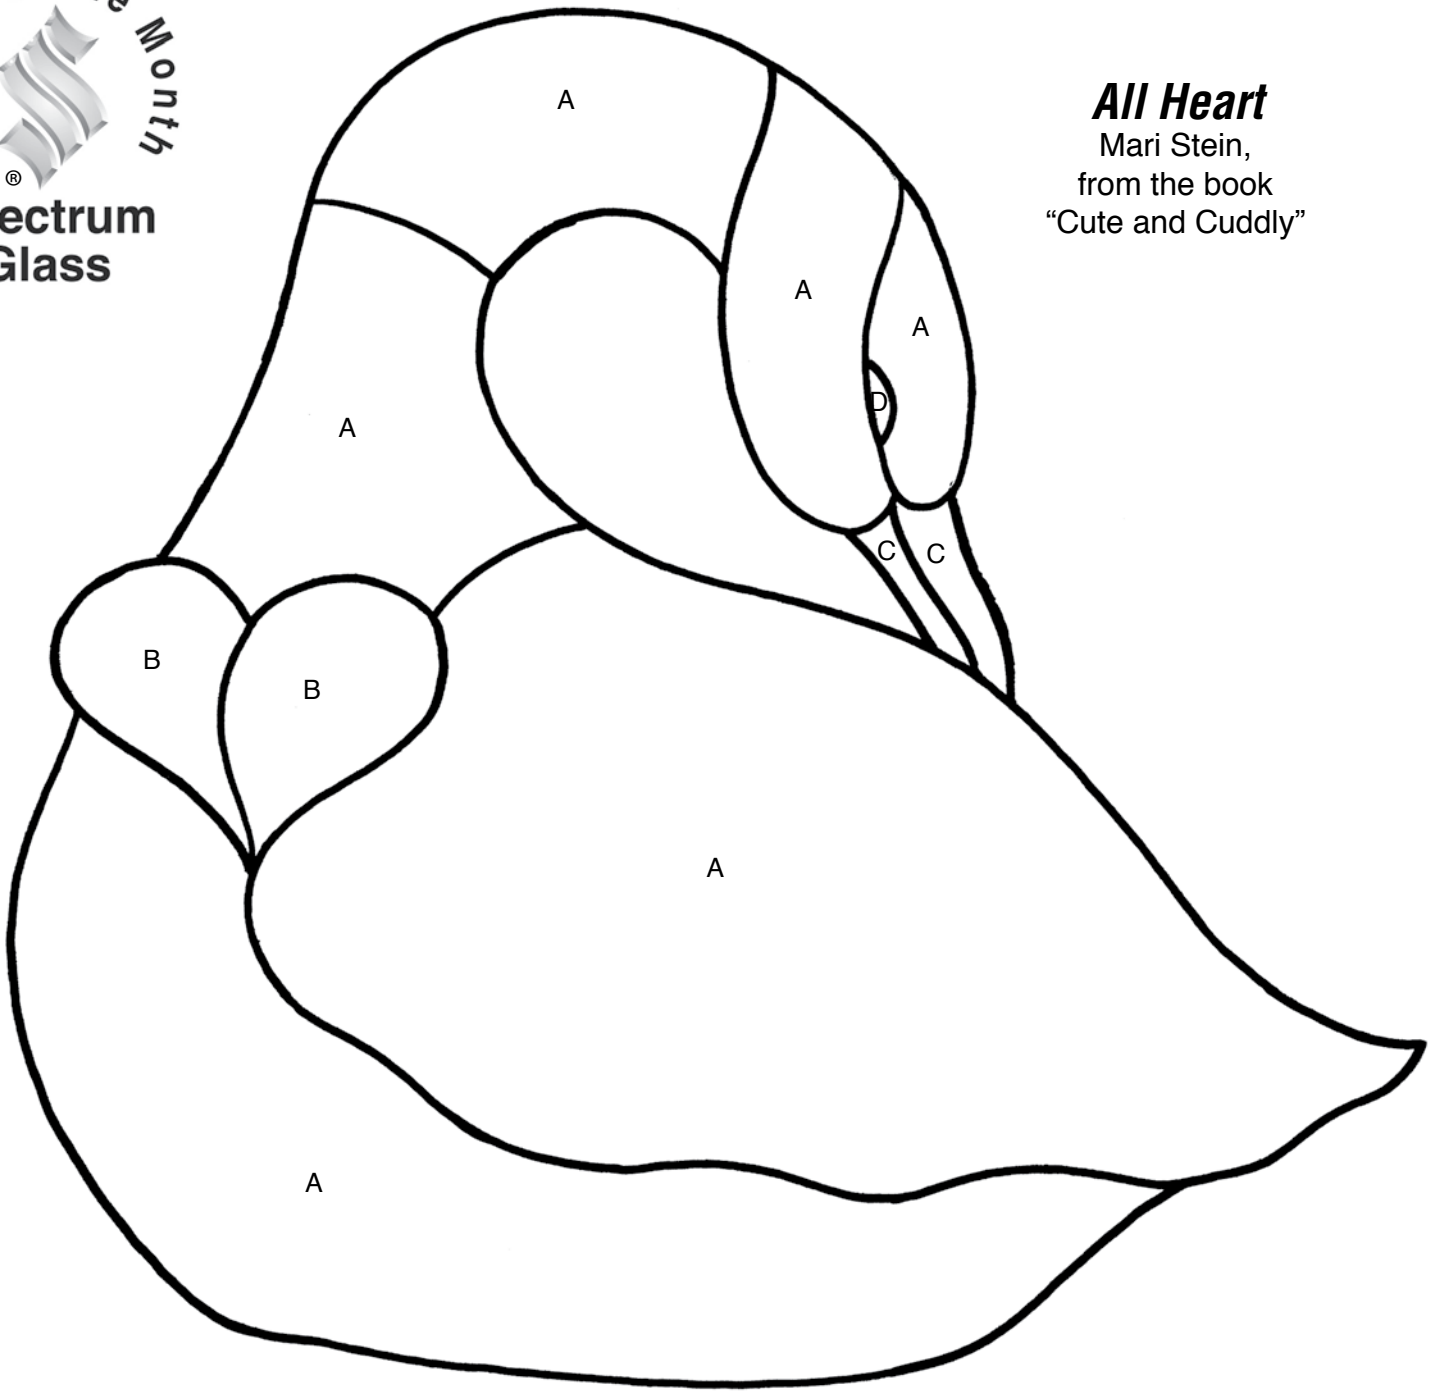

All Heart
 Mari Stein,
 from the book
 "Cute and Cuddly"

Spectrum Glass Color Suggestions

- A. BR/308 White on Clear Baroque™
- B. 357-1s Cherry Red/ White
- C. 375-1s White/ Orange
- D. 1009S Black