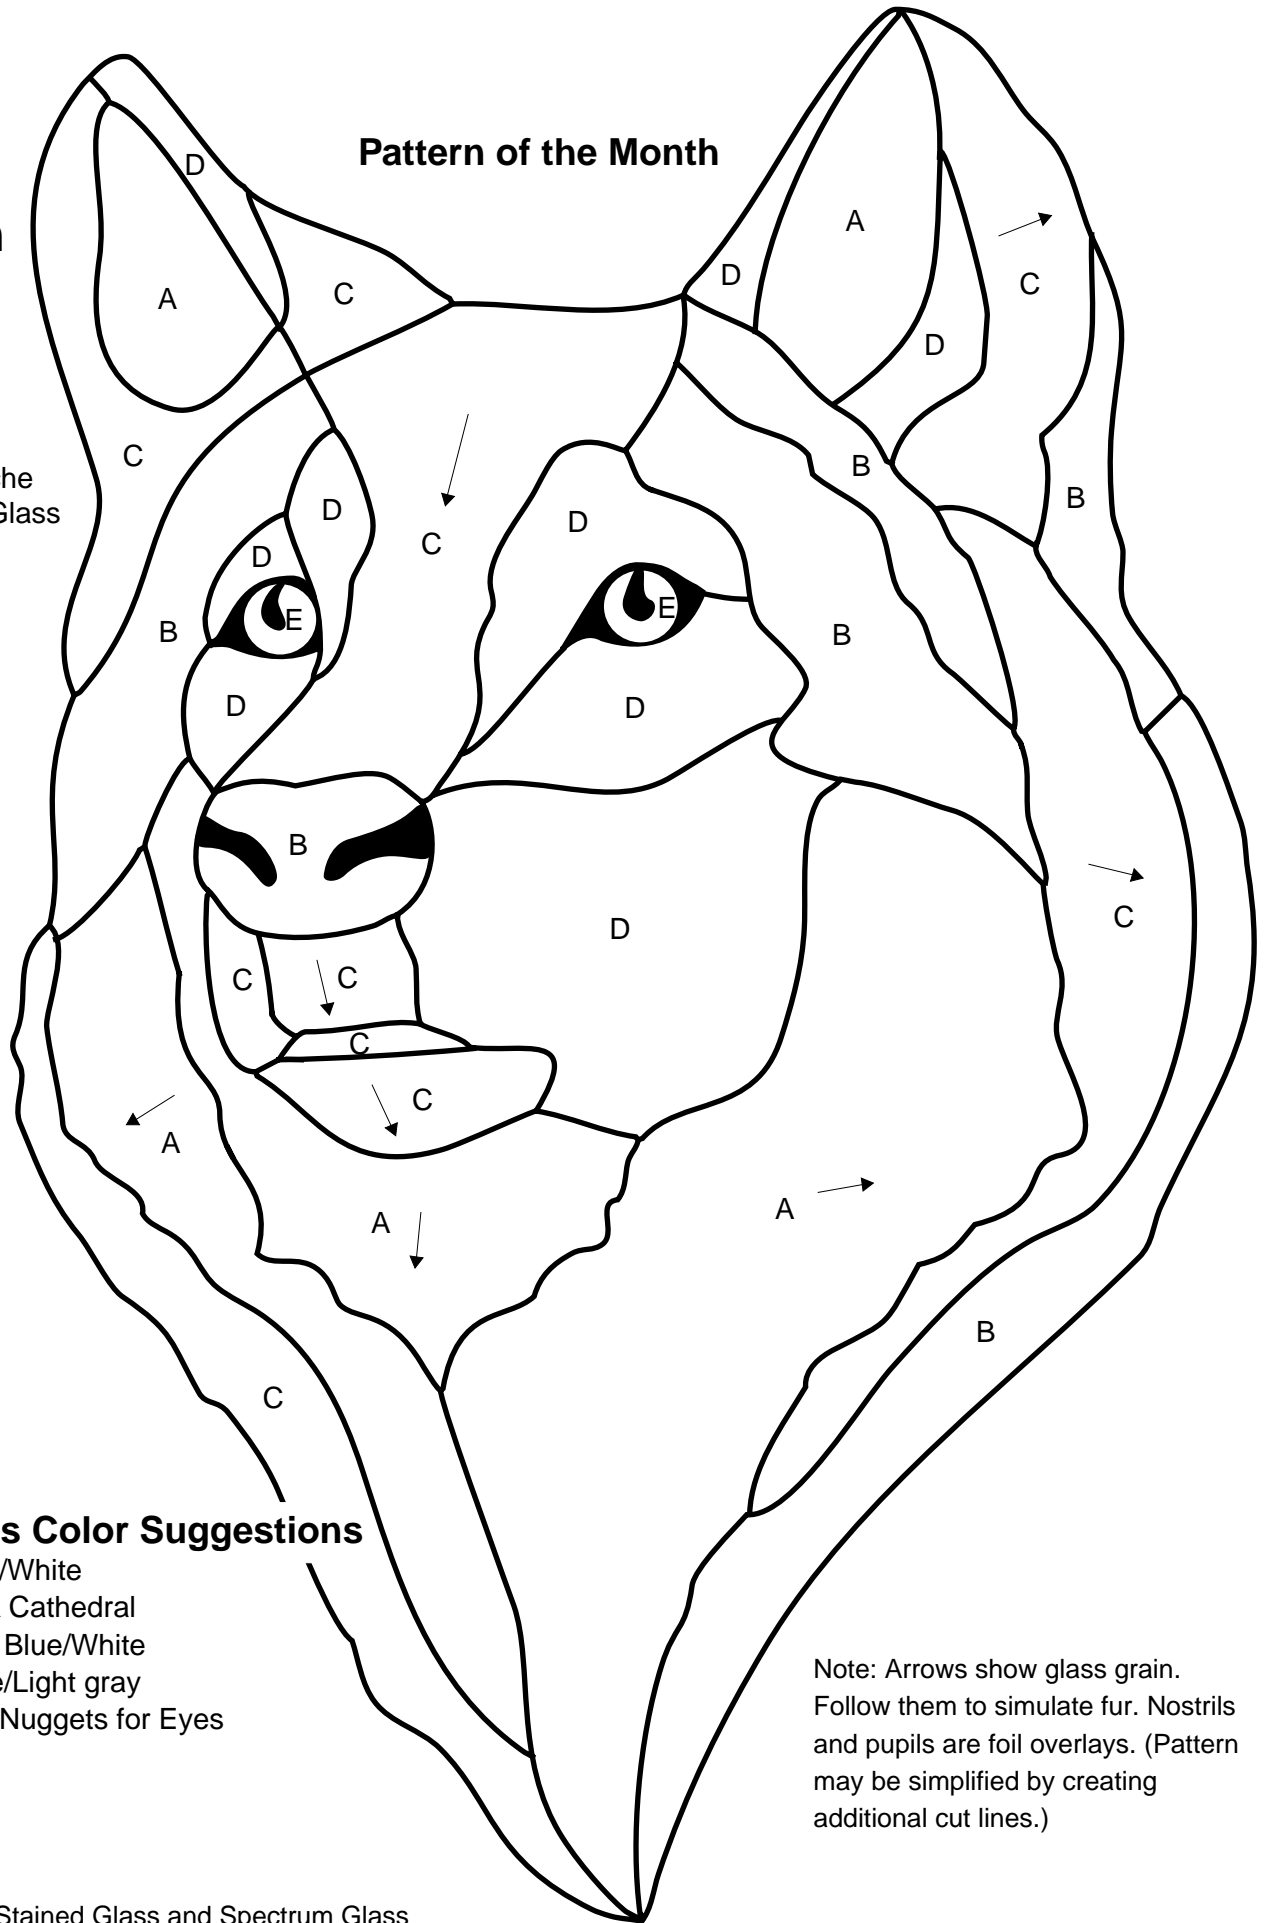

Spectrum Glass

"WOLF"

Gretchen Begnoche
Windrider Stained Glass
Milton, VT

Pattern of the Month

Spectrum Glass Color Suggestions

- A. 307s Clear/White
- B. 1009s Black Cathedral
- C. 838-74s Steel Blue/White
- D. 385-2s White/Light gray
- E. Gold Nuggets for Eyes

Note: Arrows show glass grain. Follow them to simulate fur. Nostrils and pupils are foil overlays. (Pattern may be simplified by creating additional cut lines.)