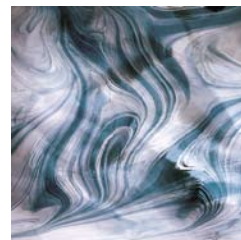

Baroque™

Spectrum Baroque™ is a modern version of hand-blown “reamy” antique glass. By slowly stirring together glasses of carefully mismatched compositions, we create a “conflict” that manifests in a dimensional swirling texture and vivid color contrast. Dynamic and artful, the Baroque texture is unique among art glasses and available exclusively from Spectrum.

BR/Clear and I/BR/Clear
Clear on Clear

BR/6091-1
Champagne/ Clear/ White

BR/130.8
Pale Blue

BR/ Teal
Teal Green on Clear

BR/Pale Gray
Clear on Gray

BR/604-1
Pale Purple/ Clear/ White

BR/Steel
Steel Blue on Clear

BR/602-6
Green/ Clear/ White

BR/308
White on Clear

BR/Amethyst
Purple on Clear

BR/430
Dark Blue on clear

BR/400 and I/BR/400
Black on Clear

BR/Champagne
Champagne on Clear

BR/609-2
Peppermint Pink

BR/603-9
Blue/ White/ Clear

BR/6000
Black/ White/ Clear

BR/Cinnamon
Cinnamon on Clear

BR/Burgundy
Deep Burgundy on Clear

©Spectrum Glass Company, Inc., Woodinville, WA USA • SpectrumGlass.com • Info@SpectrumGlass.com

We've taken great care to present our glass as true-to-life as possible. Since computer monitors and printers vary widely, and may not reliably portray the glass or its color, please use this sheet as a reference tool only. You may want to consider purchasing a glass Sample Set for selecting just the right glass for your projects.