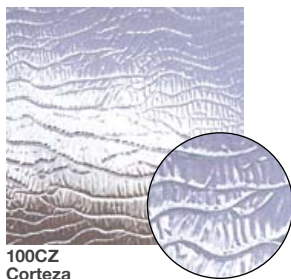

# Clear Textures

Texture is the personality of art glass, suggesting dimension, depth and contrast. In clear glass, texture is also useful for achieving varying degrees of privacy, while adding elegance and richness to living and working environments. Spectrum's assortment of Clear Textures ranges from quite transparent to very obscure, and offers a unique selection of character and pattern from which to choose. All clear textures are available with an Iridescent coating. (Stock numbers add "I/" prefix.)

**100K**  
Krinkle

**100SN**  
Satin

**100SFS**  
Smooth

**100Flute**  
Flute (Image shows a quietly distorted winter tree.)

**100SNseedy**  
Satin Seedy

**100C and 100CSF**  
Cord

**100Seedy**  
Seedy

**100A**  
Clear Artique

**100CZ**  
Corteza

**100G**  
Granite

**100RR**  
Rough Rolled

**100CC**  
Clear Corsica

**100QR**  
Quarter-Reed

**100H**  
Hammered

**100R and 100RSF**  
Ripple

**100Barnwood**  
Clear Barnwood

**100V**  
Vecchio

**100HS**  
Hammered Small

**100RW**  
RainWater

**100Crackle**  
Clear Crackle

We've taken great care to present our glass as true-to-life as possible. Since computer monitors and printers vary widely, and may not reliably portray the glass or its color, please use this sheet as a reference tool only. You may want to consider purchasing a glass Sample Set for selecting just the right glass for your projects.