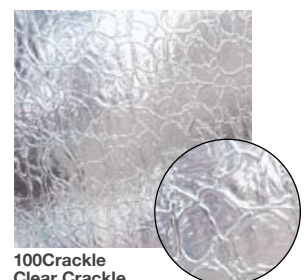

# Clear Textures

Texture is the personality of art glass, suggesting dimension, depth and contrast. In clear glass, texture is also useful for achieving varying degrees of privacy, while adding elegance and richness to living and working environments. Spectrum's assortment of Clear Textures ranges from quite transparent to very obscure, and offers a unique selection of character and pattern from which to choose. All clear textures are available with an Iridescent coating. (Stock numbers add "I/" prefix.)

**100K**  
Krinkle

**100SN**  
Satin

**100SFS**  
Smooth

**100Flute**  
Flute (Image shows a quietly distorted winter tree.)

**100SNseedy**  
Satin Seedy

**100C and 100CSF**  
Cord

**100Seedy**  
Seedy

**100A**  
Clear Artique

**100CZ**  
Corteza

**100G**  
Granite

**100RR**  
Rough Rolled

**100CC**  
Clear Corsica

**100QR**  
Quarter-Reed

**100H**  
Hammered

**100R and 100RSF**  
Ripple

**100Barnwood**  
Clear Barnwood

**100V**  
Vecchio

**100HS**  
Hammered Small

**100RW**  
RainWater

**100Crackle**  
Clear Crackle

We've taken great care to present our glass as true-to-life as possible. Since computer monitors and printers vary widely, and may not reliably portray the glass or its color, please use this sheet as a reference tool only. You may want to consider purchasing a glass Sample Set for selecting just the right glass for your projects.