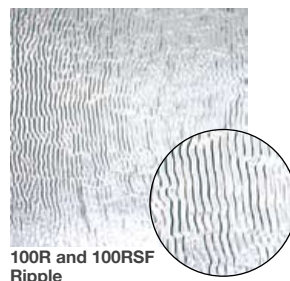

**100K**  
Krinkle

**100SN**  
Satin

**100SFS**  
Smooth

**100Flute**  
Flute (Image shows a quietly distorted winter tree.)

**100SNseedy**  
Satin Seedy

**100C and 100CSF**  
Cord

**100Seedy**  
Seedy

**100A**  
Clear Artique

**100CZ**  
Corteza

**100G**  
Granite

**100RR**  
Rough Rolled

**100CC**  
Clear Corsica

**100QR**  
Quarter-Reed

**100H**  
Hammered

**100R and 100RSF**  
Ripple

**100Barnwood**  
Clear Barnwood

**100V**  
Vecchio

**100HS**  
Hammered Small

**100RW**  
RainWater

**100Crackle**  
Clear Crackle

We've taken great care to present our glass as true-to-life as possible. Since computer monitors and printers vary widely, and may not reliably portray the glass or its color, please use this sheet as a reference tool only. You may want to consider purchasing a glass Sample Set for selecting just the right glass for your projects.