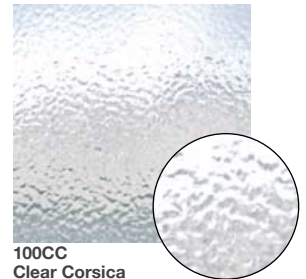

# Clear Textures

Texture is the personality of art glass, suggesting dimension, depth and contrast. In clear glass, texture is also useful for achieving varying degrees of privacy, while adding elegance and richness to living and working environments. Spectrum's assortment of Clear Textures ranges from quite transparent to very obscure, and offers a unique selection of character and pattern from which to choose. All clear textures are available with an Iridescent coating. (Stock numbers add "I/" prefix.)

**100K**  
Krinkle

**100SN**  
Satin

**100SFS**  
Smooth

**100Flute**  
Flute (Image shows a quietly distorted winter tree.)

**100SNseedy**  
Satin Seedy

**100C and 100CSF**  
Cord

**100Seedy**  
Seedy

**100A**  
Clear Artique

**100CZ**  
Corteza

**100G**  
Granite

**100RR**  
Rough Rolled

**100CC**  
Clear Corsica

**100QR**  
Quarter-Reed

**100H**  
Hammered

**100R and 100RSF**  
Ripple

**100Barnwood**  
Clear Barnwood

**100V**  
Vecchio

**100HS**  
Hammered Small

**100RW**  
RainWater

**100Crackle**  
Clear Crackle

We've taken great care to present our glass as true-to-life as possible. Since computer monitors and printers vary widely, and may not reliably portray the glass or its color, please use this sheet as a reference tool only. You may want to consider purchasing a glass Sample Set for selecting just the right glass for your projects.