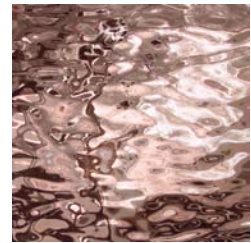

# SilverCoats™

We've taken unique art glass products, added a bright, reflective silver-coat to one side, and turned specialty glasses into shimmering super-specialties — perfect for projects that demand brilliance! Reflect a rainbow of color and texture with SilverCoats.

SC/100W  
QuickSilver

SC/110.2W  
GoldWater

SC/130.8W  
BlueMoon

SC/591-1W  
MetallicBlush

SC/100QR  
SilverReed

SC/121W  
Emerald-Ice

SC/543-2W  
UltraViolet

SC/151W  
CandyApple