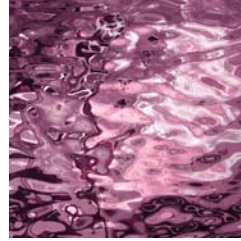

SC/140.8W
AuroraRose