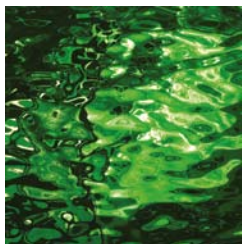

SC/100W  
QuickSilver

SC/110.2W  
GoldWater

SC/130.8W  
BlueMoon

SC/591-1W  
MetallicBlush

SC/100QR  
SilverReed

SC/121W  
Emerald-Ice

SC/543-2W  
UltraViolet

SC/151W  
CandyApple