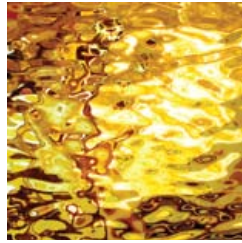

SilverCoats™

We've taken unique art glass products, added a bright, reflective silver-coat to one side, and turned specialty glasses into shimmering super-specialties — perfect for projects that demand brilliance! Reflect a rainbow of color and texture with SilverCoats.

SC/100W
QuickSilver

SC/110.2W
GoldWater

SC/130.8W
BlueMoon

SC/591-1W
MetallicBlush

SC/100QR
SilverReed

SC/121W
Emerald-Ice

SC/543-2W
UltraViolet

SC/151W
CandyApple