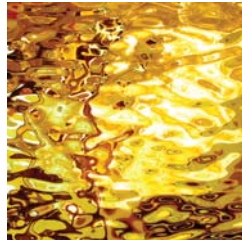

# SilverCoats™

We've taken unique art glass products, added a bright, reflective silver-coat to one side, and turned specialty glasses into shimmering super-specialties — perfect for projects that demand brilliance! Reflect a rainbow of color and texture with SilverCoats.

SC/100W  
QuickSilver

SC/110.2W  
GoldWater

SC/130.8W  
BlueMoon

SC/591-1W  
MetallicBlush

SC/100QR  
SilverReed

SC/121W  
Emerald-Ice

SC/543-2W  
UltraViolet

SC/151W  
CandyApple