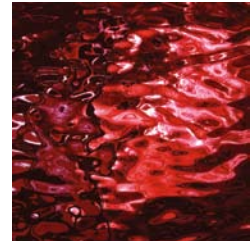

# SilverCoats™

We've taken unique art glass products, added a bright, reflective silver-coat to one side, and turned specialty glasses into shimmering super-specialties — perfect for projects that demand brilliance! Reflect a rainbow of color and texture with SilverCoats.

SC/100W  
QuickSilver

SC/110.2W  
GoldWater

SC/130.8W  
BlueMoon

SC/591-1W  
MetallicBlush

SC/100QR  
SilverReed

SC/121W  
Emerald-Ice

SC/543-2W  
UltraViolet

SC/151W  
CandyApple