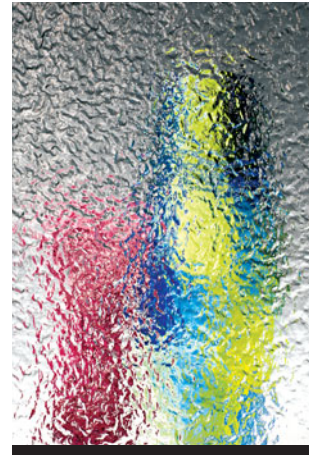

Choose from five categories of art glass texture to achieve your decorating goals:

Dramatic

The Dramatic Textures speak with their own voice. Background images become secondary as the character of each glass panel takes center stage.

Softening

The Softening Textures preserve the background image while adding delightful individual character.

Impressionist

Lending intrigue and mystery to the images behind, the Impressionist Textures invite a closer look.

Please open to see all available textures.

Artique® A/100A
Subtle, winking striations.
Category: Softening
Obscurity: Low

Baroque™ A/BR/100
Swirling, sensuous eddies.
Category: Dramatic
Obscurity: Low

Cord A/100C
Flowing, linear effect.
Category: Privacy
Obscurity: High