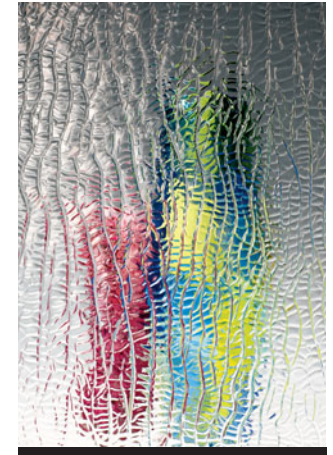

Corteza 100CZ
A sensuous reptilian feel.
Category: Dramatic
Obscurity: Medium