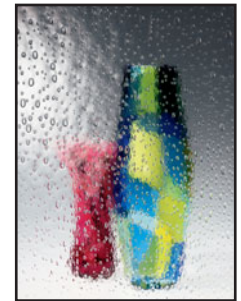

Choose from five categories of art glass texture to achieve your decorating goals:

Dramatic

The Dramatic Textures speak with their own voice. Background images become secondary as the character of each glass panel takes center stage.

Transformational

Using the background as raw material, the Transformational Textures shape, bend and skew what lies behind into new and fascinating forms.

Privacy

In your personal spaces, the Privacy Textures turn the harsh reality of the world into a soothing blur.

Softening

The Softening Textures preserve the background image while adding delightful individual character.

Impressionist

Lending intrigue and mystery to the images behind, the Impressionist Textures invite a closer look.

Please open to see all available textures.