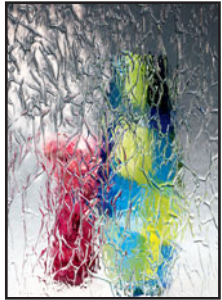

Choose from five categories of art glass texture to achieve your decorating goals:

Dramatic

The Dramatic Textures speak with their own voice. Background images become secondary as the character of each glass panel takes center stage.

RainWater A/100RW
Droplets sprinkled on a satin sheet.
Category: Softening
Obscurity: Low

Ripple 100R
Wavy convolutions.
Category: Dramatic
Obscurity: High

Rough Rolled 100RR
Romanticizes background images.
Category: Impressionist
Obscurity: Low

Vecchio A100/V
Antique look with sparkling carbonation.
Category: Impressionist
Obscurity: Medium

Waterglass® A/100W
Fluid appearance of movement.
Category: Transformational
Obscurity: Low